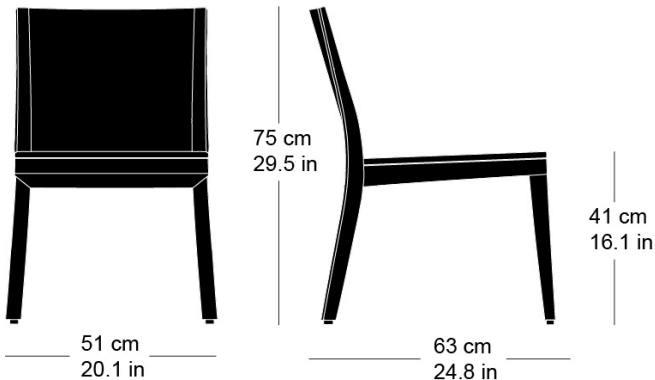

Hannes Wettstein, 2007

Chair, seat and back with comfort upholstery, 3D back of moulded plywood, rear legs and rear cross-brace solid bentwood, not stackable
W51, D63, H75, SH41

Varianten / variantes / variants

Lounge
6-693

Lounge
6-693a

Lounge
6-695

Lounge
6-695a

Lounge
6-675a

Technische Angaben / specifications / specifications

Masse / mesure / measure

Gewicht / ponds / weight 8 kg 16.0 lb