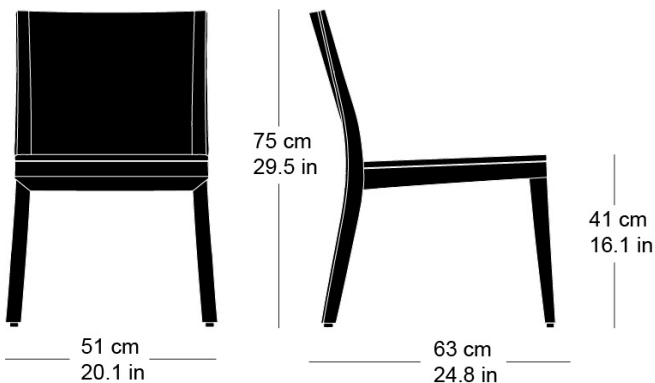

Hannes Wettstein, 2007

Chair, seat and back with comfort upholstery, 3D back of moulded plywood, rear legs and rear cross-brace solid bentwood, not stackable
W51, D63, H75, SH41

Varianten / variantes / variants

Lounge
6-693

Lounge
6-693a

Lounge
6-695

Lounge
6-695a

Lounge
6-675a

Technische Angaben / specifications / specifications

Masse / mesure / measure

Gewicht / poids / weight 8 kg 16.0 lb