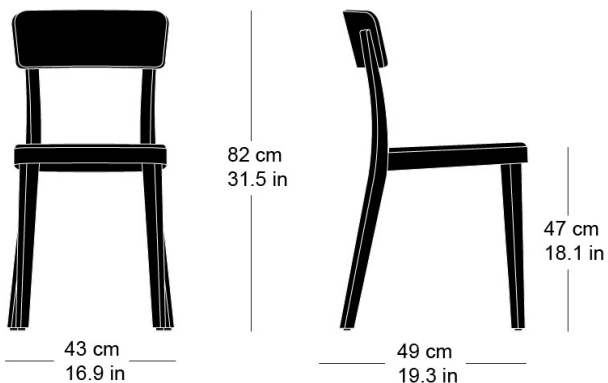

Studio Hannes Wettstein, 2012

Sitz 3D gepolstert, Rücken, Hinterfüsse und Sitzzarge
massiv gebogen

B43, T49, H82, SH47

Studio Hannes Wettstein, 2012

Assise rembourrée en 3D, dossier, pieds arrière et cadre
du siège en bois massif cintré

L43, P49, H82, HAss47

Studio Hannes Wettstein, 2012

3D upholstered seat, back, rear legs and seat frame of
solid bentwood

W43, D49, H82, SH47

Varianten / variantes / variants

Technische Angaben / specifications / specifications

Masse / mesure / measure