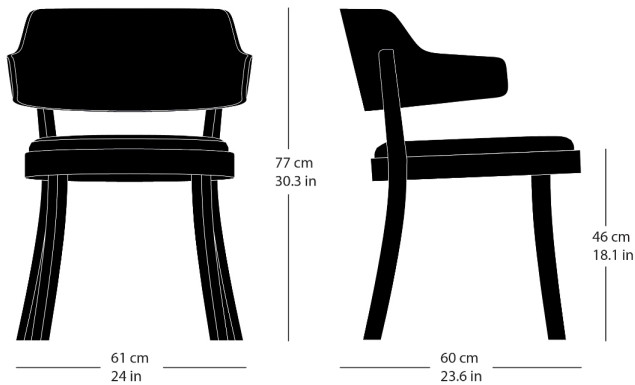

Technische Angaben / specifications / specifications

Masse / mesure / measure

Gewicht / poids / weight 7.3 kg 14.6 lb

Polsterung / rembourrage / upholstery ja / oui / yes