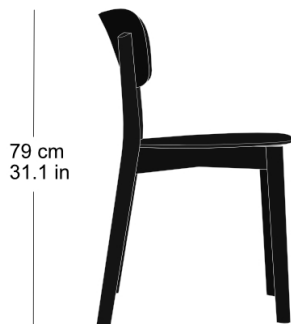

Stephan Hürlemann, 2023
Wooden frame with cross,
rear legs solid bentwood,
3D moulded plywood seat and back
W48, D51, H79, SH46

Varianten / variantes / variants

imma
4-050a

imma
4-053

imma
4-053a

imma
11-050

imma
11-040

imma
11-043

imma
11-033

imma
11-030

Technische Angaben / specifications / specifications

Masse / mesure / measure

48 cm
18.89 in

79 cm
31.1 in

46 cm
18.11 in

51 cm
20.07 in

Gewicht / ponds / weight

4.0 kg 8.0 lb

imma 4-050

Holzarten / types de bois / types of wood

Belag / revêtement / surface

Buche natur BN 000 AM
Beech natural BN 000 AM
Hêtre naturel BN 000 AM