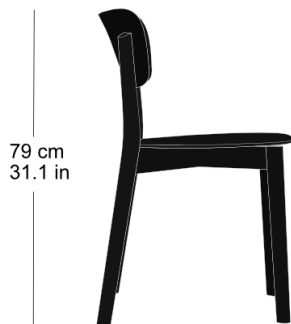

Stephan Hürlemann, 2023
Wooden frame with cross, upholstered seat,
rear legs solid bentwood,
3D moulded plywood seat and back
W48, D51, H79, SH47

Varianten / variantes / variants

imma
4-050

imma
4-050a

imma
4-053a

imma
11-050

imma
11-040

imma
11-043

imma
11-033

imma
11-030

Technische Angaben / specifications / specifications

Masse / mesure / measure

48 cm
18.89 in

79 cm
31.1 in

46 cm
18.11 in

51 cm
20.07 in

Gewicht / poids / weight 4.0 kg 8.0 lb

Polsterung / rembourrage /
upholstery ja / oui / yes

imma 4-053

Holzarten / types de bois / types of wood

Buche natur BN 000 AM
Beech natural BN 000 AM
Hêtre naturel BN 000 AM