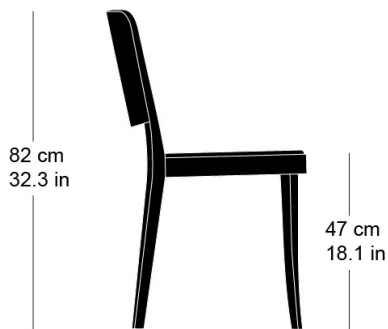

Max Ernst Haefeli, 1926

Seat upholstered, moulded plywood back, rear legs and seat frame solid bentwood
W41, D49, H82, SH47

Varianten / variantes / variants

haefeli
1-790

haefeli
1-790a

haefeli
1-793a

haefeli
1-795

haefeli
1-795a

Technische Angaben / specifications / specifications

Masse / mesure / measure

41 cm
16.1 in

82 cm
32.3 in

47 cm
18.1 in

Gewicht / ponds / weight

4.5 kg 9.0 lb