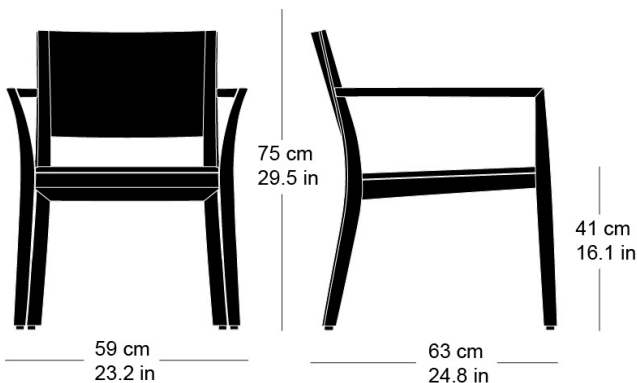

L59, P63, H75, HAss41, HAcc61

Hannes Wettstein, 2007

Chair, seat with comfort upholstery, moulded plywood
back, legs and rear cross-brace solid bentwood,
stackable

W59, D63, H75, SH41, ALH61

Varianten / variantes / variants

Lounge
6-693

Lounge
6-695

Lounge
6-695a

Lounge
6-675

Lounge
6-675a

Technische Angaben / specifications / specifications

Masse / mesure / measure

Gewicht / poids / weight 6.5 kg 13.0 lb