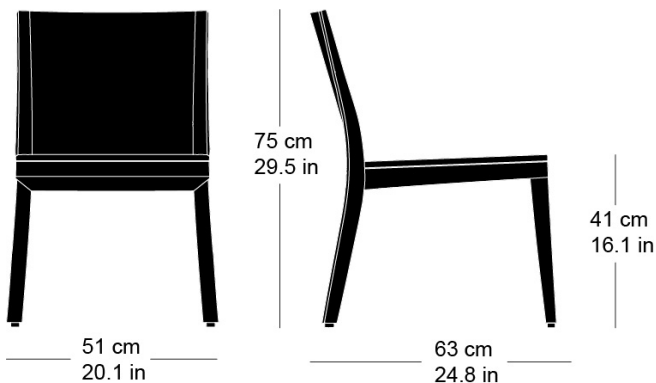

Hannes Wettstein, 2007

Chair, seat and back with comfort upholstery, 3D back of moulded plywood, rear legs and rear cross-brace solid bentwood, not stackable  
W51, D63, H75, SH41

## Varianten / variantes / variants

lounge  
6-693

lounge  
6-693a

lounge  
6-695

lounge  
6-695a

lounge  
6-675a

## Masse / mesure / measure

Gewicht / poids / weight 8 kg 16.0 lb

Polsterung / rembourrage / upholstery ja / oui / yes

**lounge epos 6-675**