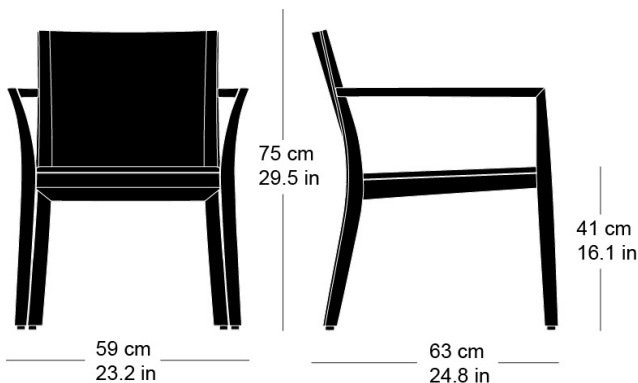

Hannes Wettstein, 2007

Armchair, seat and back with comfort upholstery, rear of back 3D moulded plywood, legs and rear cross-brace solid bentwood, not stackable  
W59, D63, H75, SH41, ALH61

### Varianten / variantes / variants

lounge  
6-693

lounge  
6-693a

lounge  
6-695

lounge  
6-695a

lounge  
6-675

#### Masse / mesure / measure

Gewicht / ponds / weight 8.8 kg 17.6 lb

Polsterung / rembourrage / upholstery ja / oui / yes

**lounge epos 6-675a**