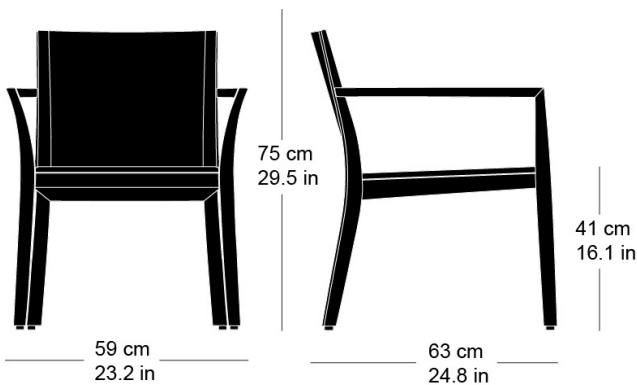

Hannes Wettstein, 2007

Armchair, seat and back with comfort upholstery, rear of back 3D moulded plywood, legs and rear cross-brace solid bentwood, not stackable
W59, D63, H75, SH41, ALH61

Varianten / variantes / variants

lounge
6-693

lounge
6-693a

lounge
6-695

lounge
6-695a

lounge
6-675

Technische Angaben / specifications / specifications

Masse / mesure / measure

Gewicht / ponds / weight 8.8 kg 17.6 lb