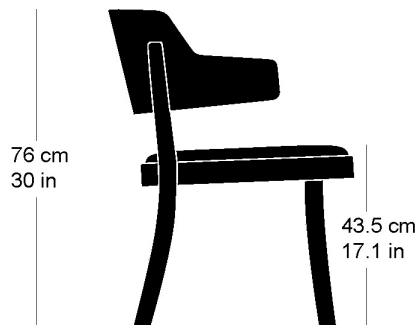

L61, P60, H76, HAss43.5

Frédéric Dedelley, 2019

Upholstered seat, moulded plywood back, upholstered on the front, rear legs and seat frame solid bentwood

W61, D60, H76, SH43.5

Varianten / variantes / variants

seley
1-423

seley
12-423

seley
17-423

seley
17-425

seley
16-423

seley
1-460

seley
1-463

seley
1-465

Technische Angaben / specifications / specifications

Masse / mesure / measure

61 cm
24 in

60 cm
23.6 in

Gewicht / poids / weight 8.0 kg 16.0 lb

Polsterung / rembourrage / upholstery ja / oui / yes

seley 1-425