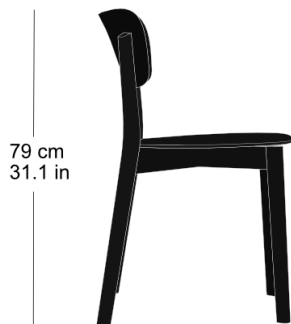

Stephan Hürlemann, 2023
Wooden frame with cross,
rear legs solid bentwood,
3D moulded plywood seat and back
W48, D51, H79, SH46

Varianten / variantes / variants

Imma
4-050a

Imma
4-053

Imma
4-053a

Imma
11-050

Imma
11-040

Imma
11-043

Imma
11-033

Imma
11-030

Technische Angaben / specifications / specifications

Masse / mesure / measure

48 cm
18.89 in

79 cm
31.1 in

46 cm
18.11 in

51 cm
20.07 in

Gewicht / ponds / weight

4.0 kg 8.0 lb

imma 4-050

Holzarten / types de bois / types of wood

Belag / revêtement / surface

Beech natural BN 000 AM
Buche natur BN 000 AM
Hêtre naturel BN 000 AM