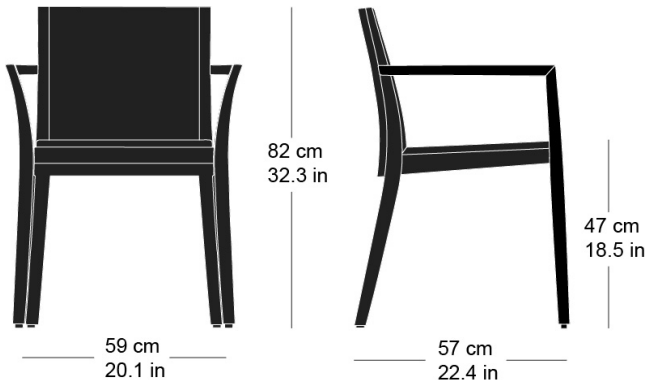

Technische Angaben / specifications / specifications

Masse / mesure / measure

Gewicht / poids / weight 8.1 kg 16.2 lb

Polsterung / rembourrage / upholstery ja / oui / yes