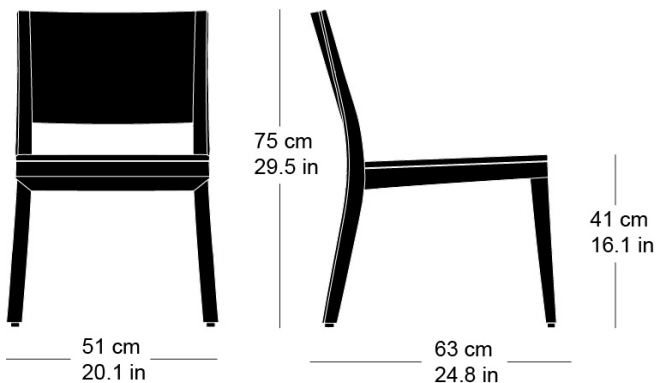

Chair, seat with comfort upholstery, moulded plywood back, upholstered on the front, rear legs and rear cross-brace solid bentwood, stackable

W51, D63, H75, SH41

### Varianten / variantes / variants

Lounge  
6-693

Lounge  
6-693a

Lounge  
6-695a

Lounge  
6-675

Lounge  
6-675a

#### Masse / mesure / measure

Gewicht / poids / weight 6.4 kg 12.8 lb

Polsterung / rembourrage / upholstery ja / oui / yes

Stapelung / empilage / stacking 5 Stühle / chaises / chairs

**lounge esprit 6-695**