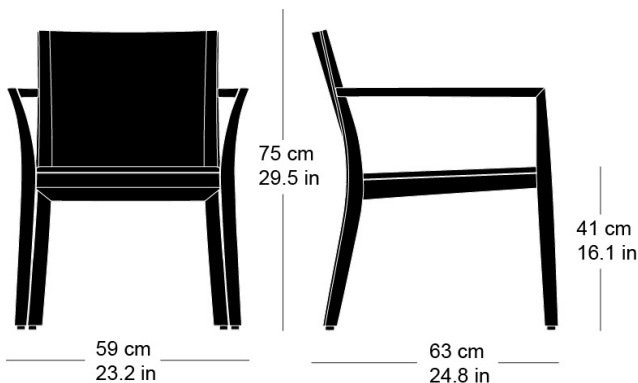

Hannes Wettstein, 2007

Armchair, seat and back with comfort upholstery, rear of back 3D moulded plywood, legs and rear cross-brace solid bentwood, not stackable  
W59, D63, H75, SH41, ALH61

## Varianten / variantes / variants

lounge  
6-693

lounge  
6-693a

lounge  
6-695

lounge  
6-695a

lounge  
6-675

## Masse / mesure / measure

Gewicht / ponds / weight 8.8 kg 17.6 lb

Polsterung / rembourrage / upholstery ja / oui / yes

**lounge epos 6-675a**

Holzarten / types de bois / types of wood

Belag / revêtement / surface