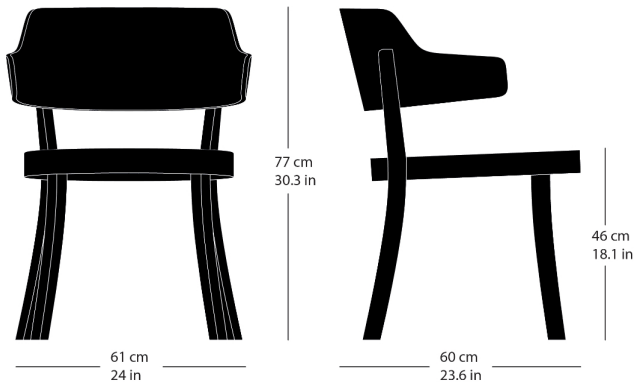

Technische Angaben / specifications / specifications

Masse / mesure / measure

Gewicht / ponds / weight 6 kg 12.0 lb