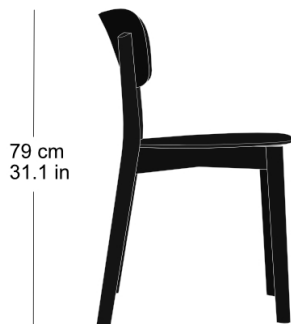

Stephan Hürlemann, 2023
Wooden frame with cross,
rear legs solid bentwood,
3D moulded plywood seat and back
W48, D51, H79, SH46

Varianten / variantes / variants

imma
4-050a

imma
4-053

imma
4-053a

imma
11-050

imma
11-040

imma
11-043

imma
11-033

imma
11-030

Technische Angaben / specifications / specifications

Masse / mesure / measure

48 cm
18.89 in

79 cm
31.1 in

46 cm
18.11 in

51 cm
20.07 in

Gewicht / ponds / weight

4.0 kg 8.0 lb

imma 4-050

Holzarten / types de bois / types of wood

Belag / revêtement / surface

Hêtre naturel BN 000 AM
Buche natur BN 000 AM
Beech natural BN 000 AM