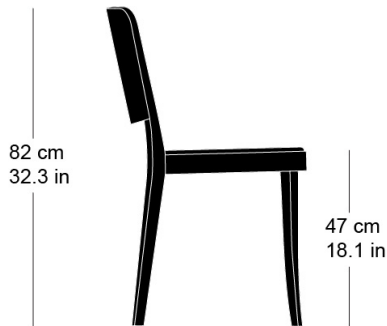

Max Ernst Haefeli, 1926

Seat upholstered, moulded plywood back, rear legs and seat frame solid bentwood
W41, D49, H82, SH47

Varianten / variantes / variants

haefeli
1-790

haefeli
1-790a

haefeli
1-793a

haefeli
1-795

haefeli
1-795a

Technische Angaben / specifications / specifications

Masse / mesure / measure

41 cm
16.1 in

82 cm
32.3 in

47 cm
18.1 in

Gewicht / poids / weight

4.5 kg 9.0 lb