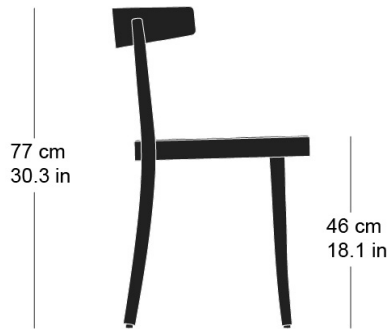

Werner Max Moser, 1934

Hand-woven cane seat, back, legs and seat frame solid bentwood
W49, D49, H77, SH46

Varianten / variantes / variants

select
1-370

select
1-373

Technische Angaben / specifications / specifications

Masse / mesure / measure

49 cm
19.3 in

77 cm
30.3 in

46 cm
18.1 in

Gewicht / ponds / weight

3.8 kg 7.6 lb

select 1-376

Holzarten / types de bois / types of wood