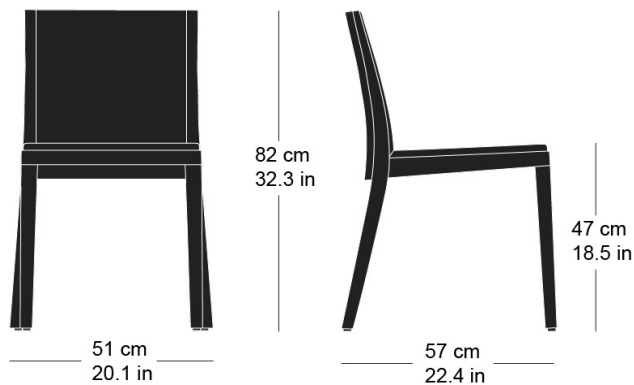

Hannes Wettstein, 2007

Upholstered chair, seat and back with comfort upholstery, rear of back 3D moulded plywood, rear legs and rear cross-brace solid bentwood, not stackable  
W51, D57, H82, SH47

Varianten / variantes / variants

Epos  
6-775a

Technische Angaben / specifications / specifications

Masse / mesure / measure

Gewicht / poids / weight 7.5 kg 15.0 lb

Polsterung / rembourrage / upholstery ja / oui / yes

**epos 6-775**