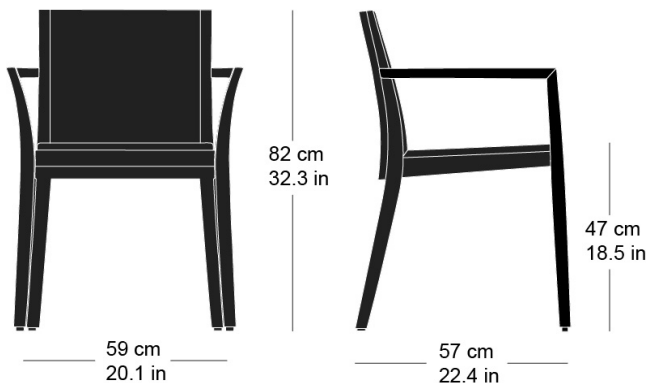

Hannes Wettstein, 2007

Upholstered chair, seat and back with comfort upholstery, rear of back 3D moulded plywood, legs and rear cross-brace solid bentwood, not stackable
W59, D57, H82, SH47, ALH67

Varianten / variantes / variants

Epos
6-775

Technische Angaben / specifications / specifications

Masse / mesure / measure

Gewicht / poids / weight 8.1 kg 16.2 lb

Polsterung / rembourrage / upholstery ja / oui / yes

epos 6-775a

Holzarten / types de bois / types of wood