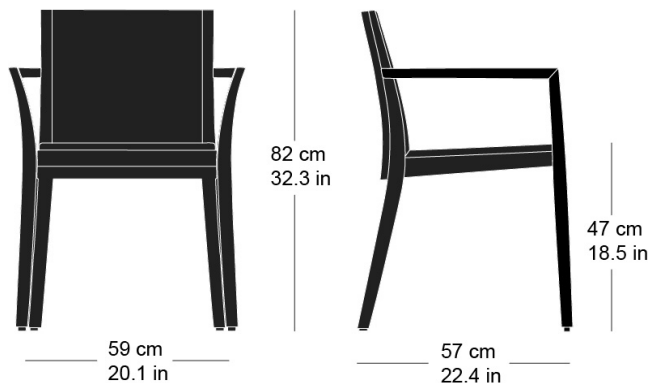

Hannes Wettstein, 2007

Upholstered chair, seat and back with comfort upholstery, rear of back 3D moulded plywood, legs and rear cross-brace solid bentwood, not stackable
W59, D57, H82, SH47, ALH67

Varianten / variantes / variants

epos
6-775

Technische Angaben / specifications / specifications

Masse / mesure / measure

Gewicht / poids / weight 8.1 kg 16.2 lb

Polsterung / rembourrage / upholstery ja / oui / yes

epos 6-775a

Holzarten / types de bois / types of wood