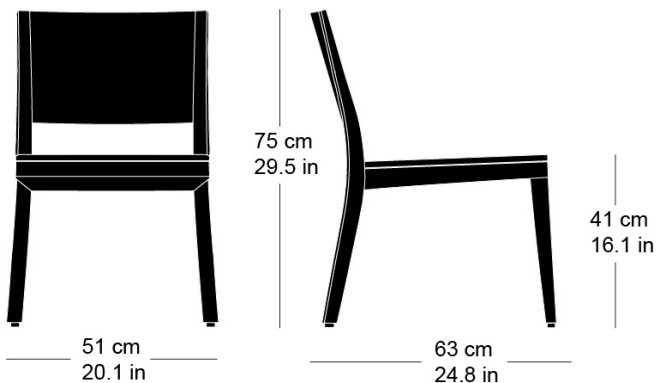

L51, P63, H75, HAss41

Hannes Wettstein, 2007

Chair, seat with comfort upholstery, moulded plywood back, rear legs and rear cross-brace solid bentwood, stackable

W51, D63, H75, SH41

Varianten / variantes / variants

lounge
6-693a

lounge
6-695

lounge
6-695a

lounge
6-675

lounge
6-675a

Technische Angaben / specifications / specifications**Masse / mesure / measure**

Gewicht / poids / weight 5.7 kg 11.4 lb

Polsterung / rembourrage / upholstery ja / oui / yes