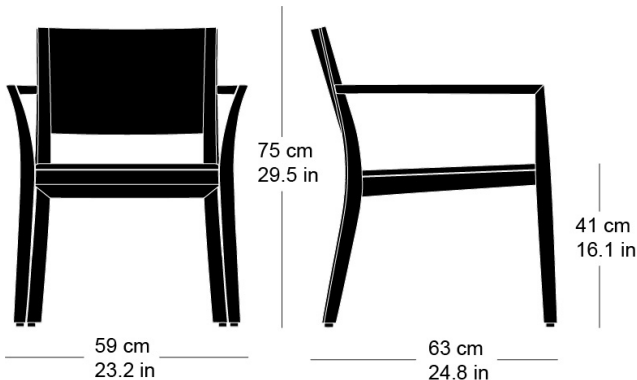

Chair, seat with comfort upholstery, moulded plywood

back, upholstered on the front, legs and rear cross-brace

solid bentwood, stackable

W59, D63, H75, SH41, ALH61

Varianten / variantes / variants

lounge
6-693

lounge
6-693a

lounge
6-695

lounge
6-675

lounge
6-675a

Technische Angaben / specifications / specifications**Masse / mesure / measure**

Gewicht / poids / weight 7.2 kg 14.4 lb

Polsterung / rembourrage / upholstery ja / oui / yes